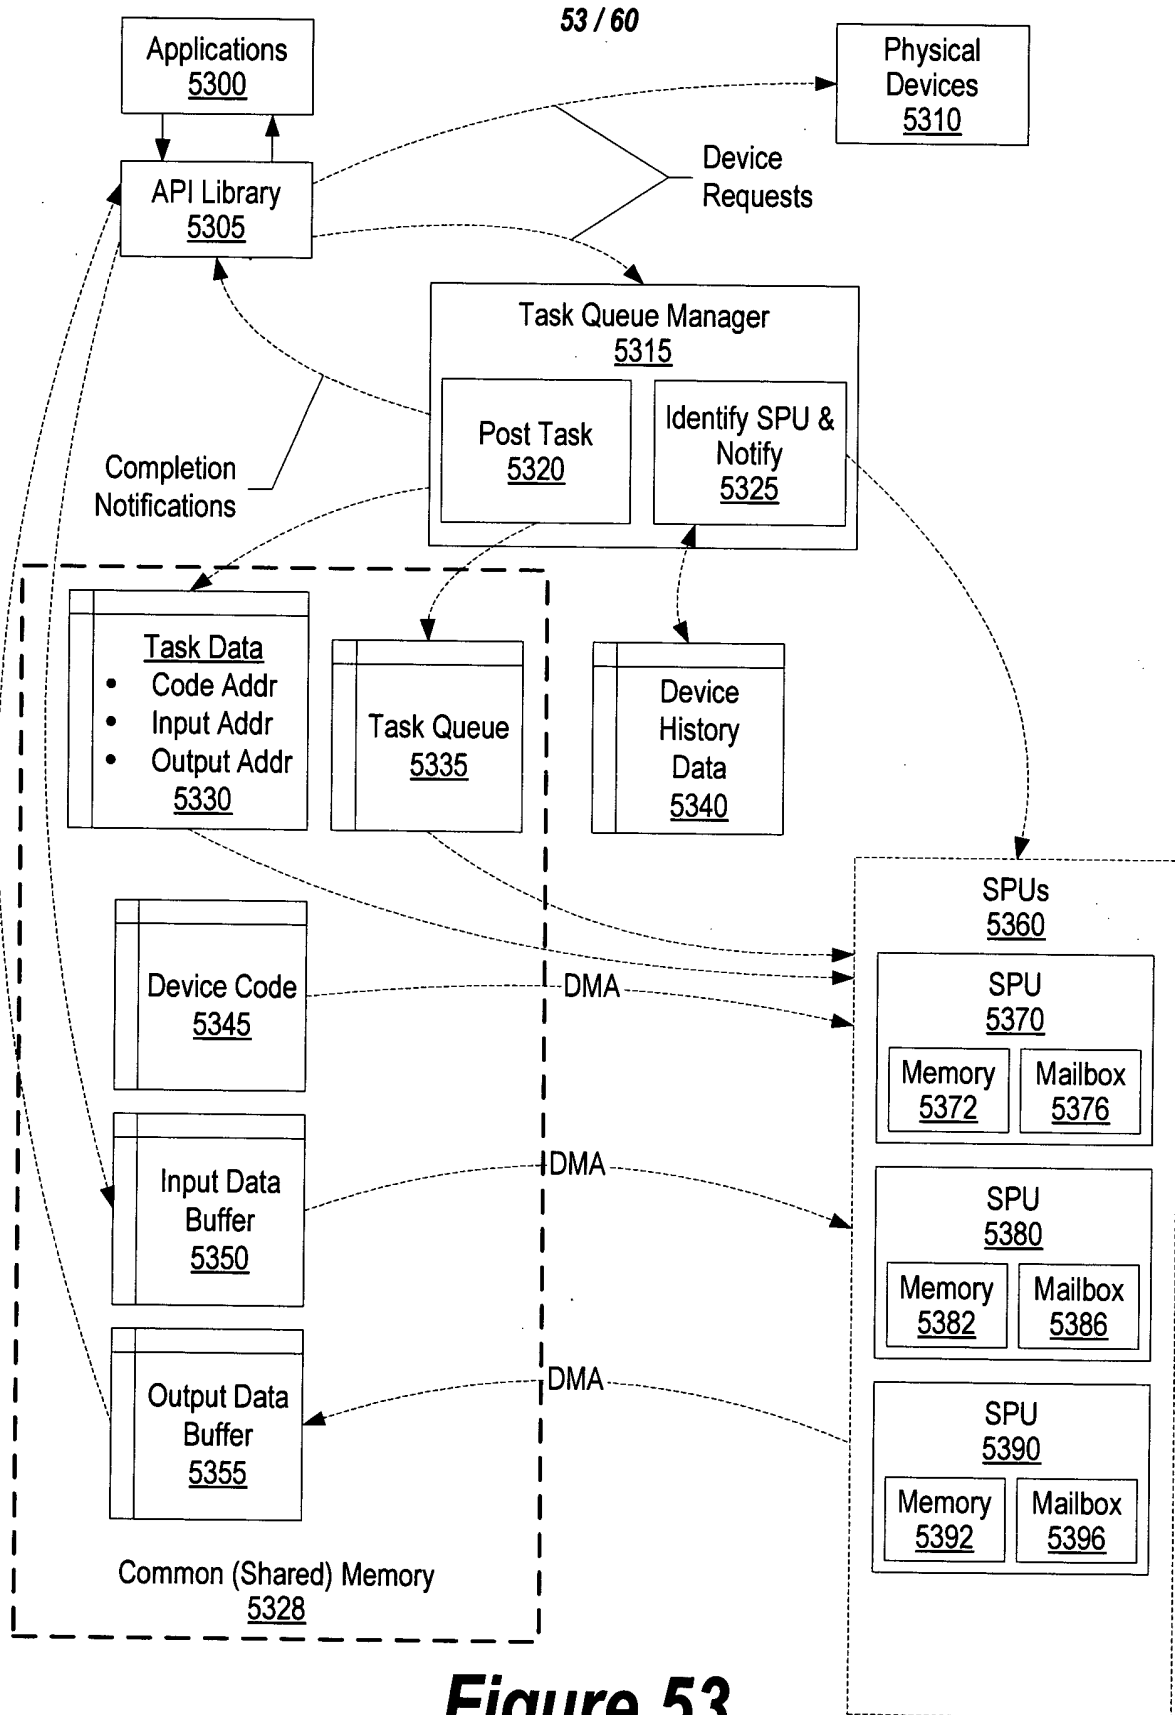

Figure 29

Figure 30

Figure 31

Figure 32

Figure 33

Figure 34

Memory Access Control Table

The diagram shows a table with 64 rows, indexed from 0 to 63. Each row contains four columns: 'Base', 'Size', 'Access Key', and 'Access Key Mask'. Callout 3504 points to the 'ID' column header. Callout 3506 points to the 'Base' column header. Callout 3508 points to the 'Size' column header. Callout 3510 points to the 'Access Key' column header. Callout 3512 points to the 'Access Key Mask' column header. Callout 3502 is an arrow pointing to the table structure.

Figure 40B

Figure 41

Figure 42

Figure 43

Figure 44

Figure 45

Figure 46

47 / 60

Figure 47

Figure 48

Figure 49

Figure 50

51 / 60

Figure 51

52 / 60

Figure 52

Figure 53

Figure 54

Figure 55

Figure 57

Figure 58

Figure 59

Figure 60